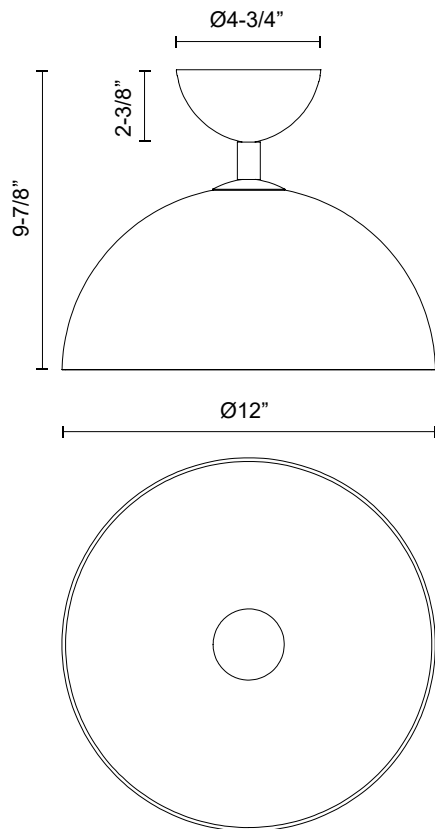

alora mood

P. 1.855.855.8926

CANADA: 102-19028 27th Ave. - Surrey, BC V3Z 5T1

USA: 3035 E. Lone Mountain Rd - Las Vegas, NV, 89081

JUDE SF563012BGCL

FIXTURE DIMENSIONS	D12" x H9-7/8"
LAMP TYPE	E26
MAX WATTAGE	60W
BULB QTY	1
BULBS INCLUDED	No
RECOMMENDED BULB TYPE	A19
VOLTAGE	120V
GLASS DETAILS	Clear Glass
MATERIAL	Glass; Steel;
LOCATION	Dry
BARCODE	UPC 69175907778
CANOPY DIMENSIONS	D4-3/4" x H2-3/8"
FINISH OPTION(S)	Brushed Gold; Clear Glass;
BRAND	Alora Mood

[D - Diameter, L - Length, W - Width, H - Height, E - Extension]

AVAILABLE FINISHES:

SF563012BGCL

*For complete warranty terms, please visit: www.aloralighting.com/warranty